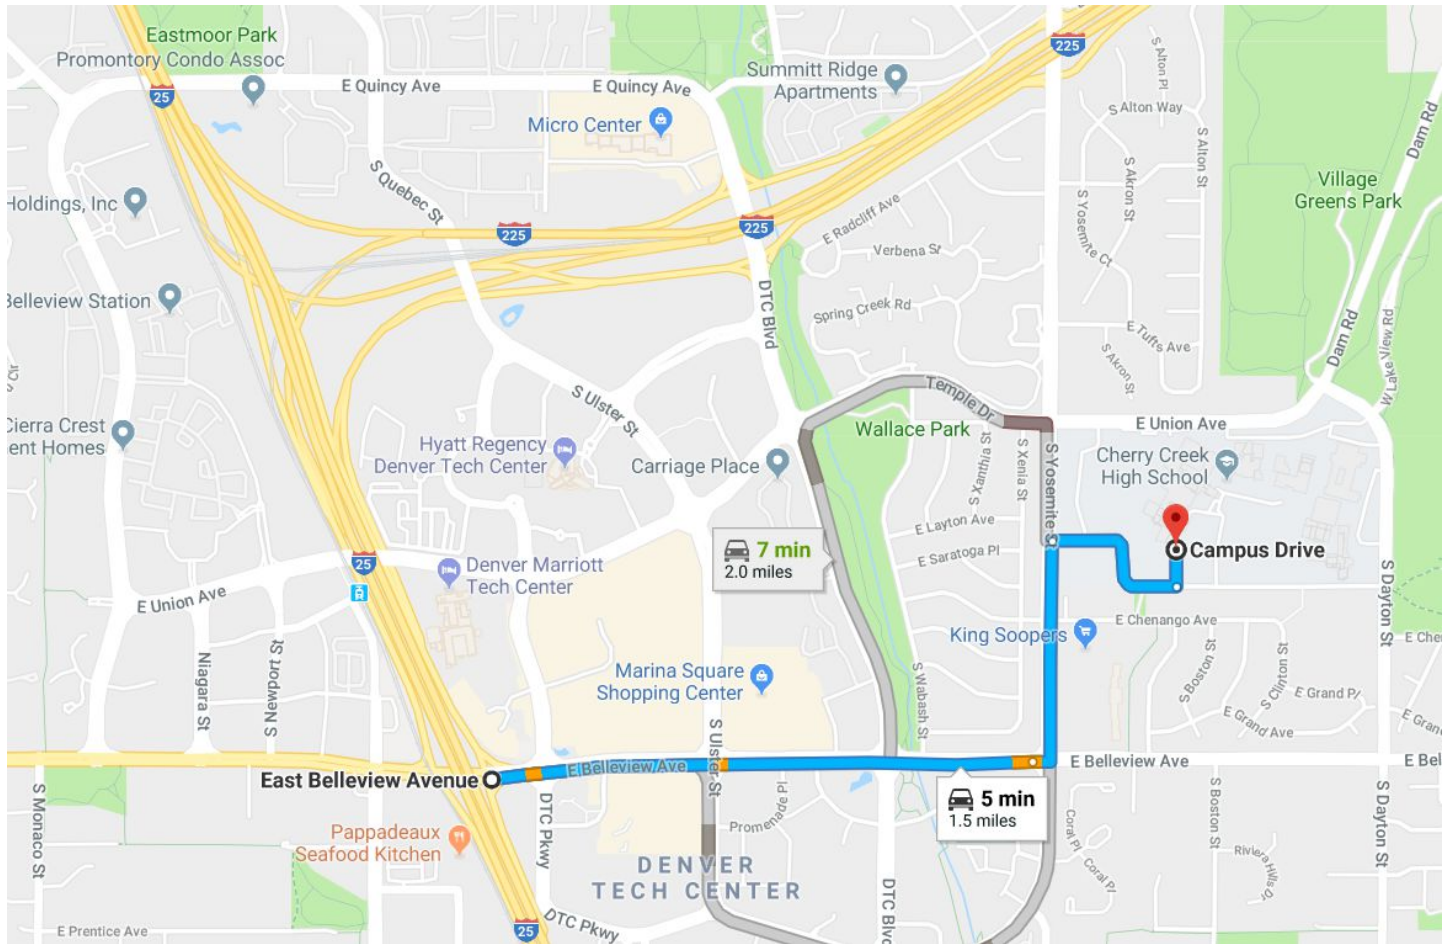

COLORADO YOUTH DIVERSITY CONFERENCE

**YOUTH
CELEBRATE
DIVERSITY**

JANUARY 29, 2022
DENVER, COLORADO

Directions

We encourage you to print this page and provide it to each person driving to the event, especially bus drivers.

From I-25

- Exit onto Belleview Avenue going East.
 - from the South: a right turn from the exit ramp
 - from the North: a left turn from the exit ramp
- Take a left onto Yosemite Street.
- After Chenango Avenue, turn right onto Campus Drive (at the light).
- Pass Stutler Bowl (football field). Continue on Campus Drive until the West Building parking lot is on the left. Enter the building near the clock tower.

From I-225

- Exit onto Yosemite Street going South.
 - from the East: a left turn from the exit ramp
 - from the West: a right turn from the exit ramp
- After Union Avenue, turn left onto Campus Drive (at the light).
- Pass Stutler Bowl (football field). Continue on Campus Drive until the West Building parking lot is on the left. Enter the building near the clock tower.